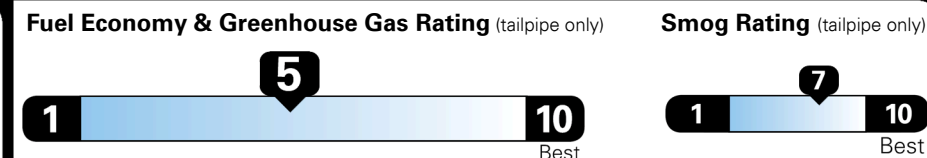

EPA DOT Fuel Economy and Environment

Gasoline Vehicle

Fuel Economy
25 MPG
combined city/hwy
4.0 gallons per 100 miles
Small SUVs range from 14 to 123 MPG. The best vehicle rates 132 MPGe.
23 city
28 highway

You spend $750 more in fuel costs over 5 years compared to the average new vehicle.

Annual fuel cost $1,750